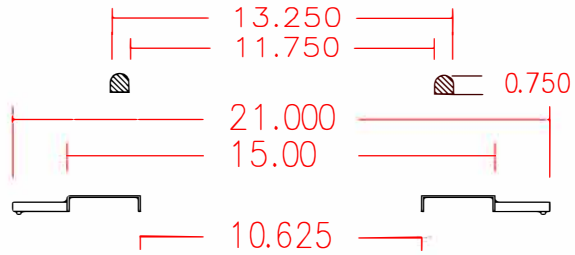

ACSF-316-FL

NOTE: 200 PLEATS MERV 16 – PTFE MEDIA