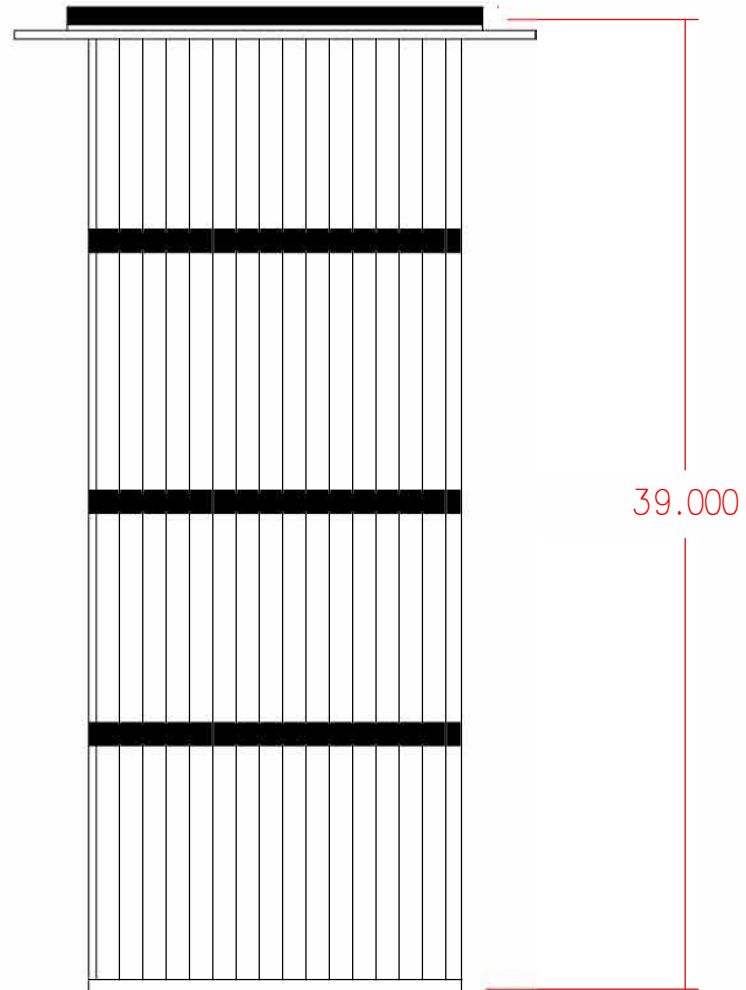

ACSF-316-FL

NOTE: 200 PLEATS MERV 16 – PTFE MEDIA